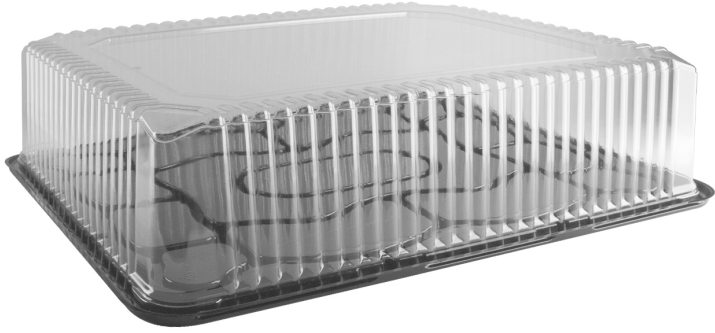

Sheet Cake Base 206-080264

Rectangle 1/2 Sheet Cake Base Black CBH
Rectangle Base 20.25" x 15.2" Various depths
for 1/8, 1/4, 1/2 sheet cakes. Fits 205-110187,
205-110217 domes.

Product Attributes

Capacity	—	Part Dimension:	20.25" x 15.18" x 0.4"
Sustainability:	Eligible for Recycling	Material:	PETE Polyethylene Terephthalate #1 PET

Sheet Cake Package Combo 222-110187-080264

Rectangle 1/2 Sheet Cake Clear/Black Combo
CCH-475

Fluted Dome/Base 20.25" x 15.2" x 4.75"

Various depths for 1/8, 1/4, 1/2 sheet cakes.

*Full Pallet Orders Accepted—Allow Four Weeks
for Initial Orders*

Product Attributes

Capacity	—	Part Dimension:	20.25" x 15.18" x 0.4"
Sustainability:	Eligible for Recycling	Material:	PETE Polyethylene Terephthalate #1 PET

Specifications

Case Pack:	50	Case Cube:	2.96
Case Weight:	18.42	Cases Pallet:	36
Cases Layers:	6	Cases High:	6
Case Dimensions:	20" x 16" x 16"	Food:	Cake
UPC Code:	Not available	GTIN-14 Code:	Not available

Product Attributes

Capacity —

Part Dimension: 20.25" x 15.18" x 0.4"

Sustainability: Eligible for Recycling

Material: PETE Polyethylene Terephthalate #1 PET

Specifications

Case Pack:	50	Case Cube:	2.96
------------	----	------------	------